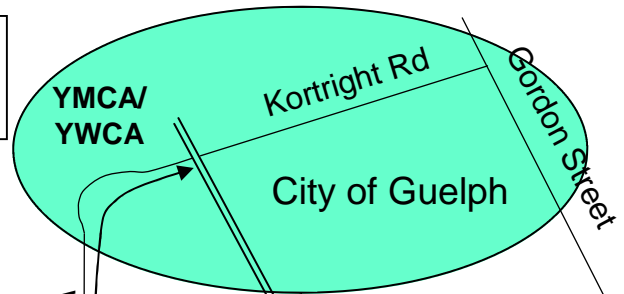

NOTE:

Internet based map tools **WILL NOT** direct you properly to our location

G
P
S
43.25.335N
80.09.692W

Crieff Hills Community

A Christian Retreat and Conference Center
THE PRESBYTERIAN CHURCH IN CANADA